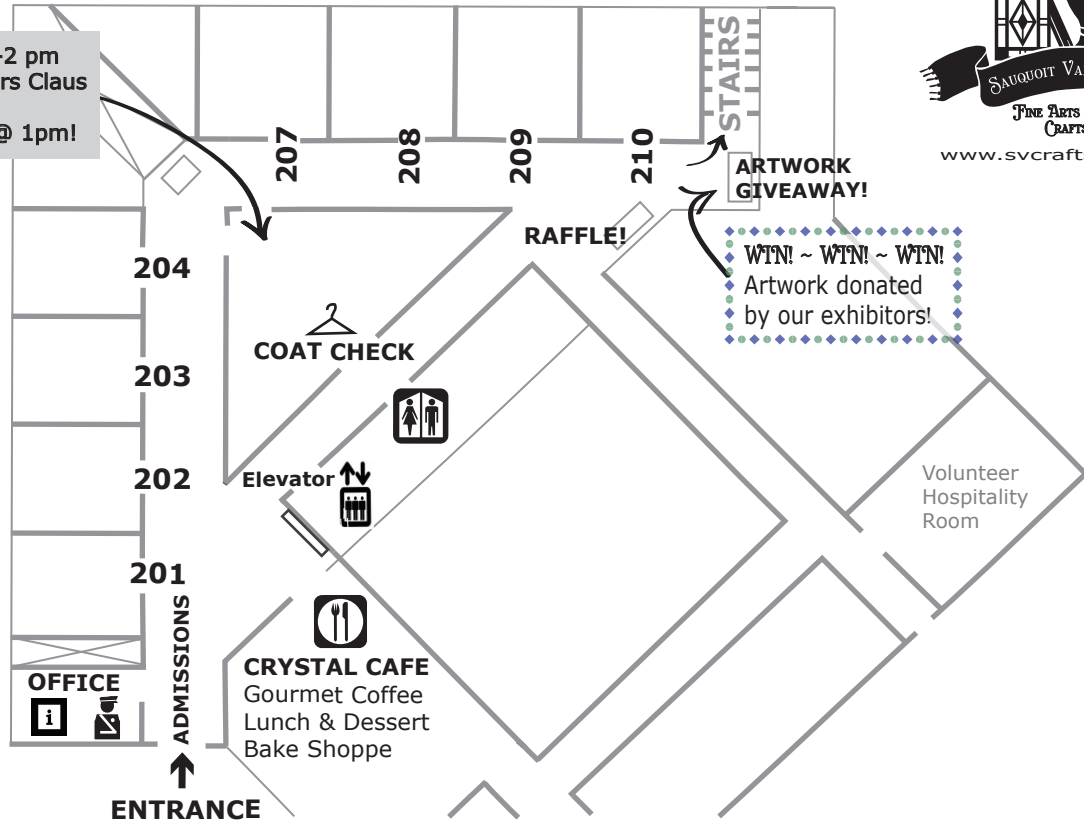

UPPER LEVEL

Sunday only! 12-2 pm
Visit with Santa & Mrs Claus
They'll read
The Polar Express @ 1pm!

For links to our exhibitors all year round visit www.svcraftshow.com

LOWER LEVEL

Drop the kids off here for supervised
crafts activities while you shop!

Category Key:

X Basketry	☆ Jewelry	📄 Paper
☼ Candles	🧶 Knits	👁️ Photo
❖ Ceramics	🏴‍☠️ Lamps	♥️ Plush
🍷 Edibles	⚙️ Metal	🧼 Soap
🧵 Fabric	🌀 Other	🔢 Weaving
🌸 Floral	🎨 Painting	🔲 Wood
👉 Glass		

NEW exhibitors are underlined